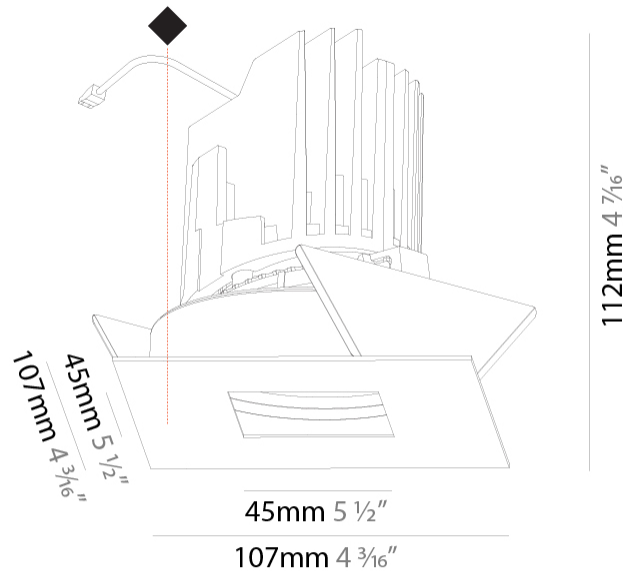

GENERAL

Series: Bioniq
 Subseries: Bioniq Square Pinhole
 Brand: Prolicht
 Division: Architectural
 Mounting Type: Recessed
 Mounting Location: Ceiling
 Subcategory: Downlight

PHYSICAL

Shape: Square
 Length (mm): 107
 Length (in): 4 3/16
 Width (mm): 107
 Width (in): 4 3/16
 Depth (mm): 112
 Depth (in): 4 7/16
 Ceiling Thickness (mm): 10 / 12.5 / 15
 Ceiling Thickness (in): 3/8 or 1/2 or 9/16
 Min. Recessing Depth (mm): 130
 Min. Recessing Depth (in): 5 1/8
 Light Distribution: Adjustable / Downlight
 Weight (kg): 0.479
 Weight (lbs): 1.06
 Fixture Finish: SSR / BKV / CWI / CRY / HAB / UFT / ITA / RUA / FTG / MYG / LOD / PUS / FRO / FUP / KIA / POP / BLS / SPG / MEY / GOH / GUM / CHC / COM / ABZ / JAG / OBR / MOS / ROR
 Fixture Material: Aluminum Die Cast
 Cut-out Measurements: 98mm / 3 7/8"

OPTICAL

Reflector°: 10
 Adjustability: Rotational 355°; Tilt 30°

RATINGS AND CERTIFICATIONS

Certified By: Certified for North American Standards
 IP rating: IP20

BIONIQ SQUARE PINHOLE RECESSED

A35374-

PROJECT

GENERAL

Series: Bioniq
 Subseries: Bioniq Square Pinhole
 Brand: Prolight
 Division: Architectural
 Mounting Type: Recessed
 Mounting Location: Ceiling
 Subcategory: Downlight

PHYSICAL

Shape: Square
 Length (mm): 107
 Length (in): 4 3/16
 Width (mm): 107
 Width (in): 4 3/16
 Depth (mm): 112
 Depth (in): 4 7/16
 Ceiling Thickness (mm): 10 / 12.5 / 15
 Ceiling Thickness (in): 3/8 or 1/2 or 9/16
 Min. Recessing Depth (mm): 130
 Min. Recessing Depth (in): 5 1/8
 Light Distribution: Adjustable / Downlight
 Weight (kg): 0.479
 Weight (lbs): 1.06
 Fixture Finish: SSR / BKV / CWI / CRY / HAB / UFT / ITA / RUA / FTG / MYG / LOD / PUS / FRO / FUP / KIA / POP / BLS / SPG / MEY / GOH / GUM / CHC / COM / ABZ / JAG / OBR / MOS / ROR
 Fixture Material: Aluminum Die Cast
 Cut-out Measurements: 98mm / 3 7/8"