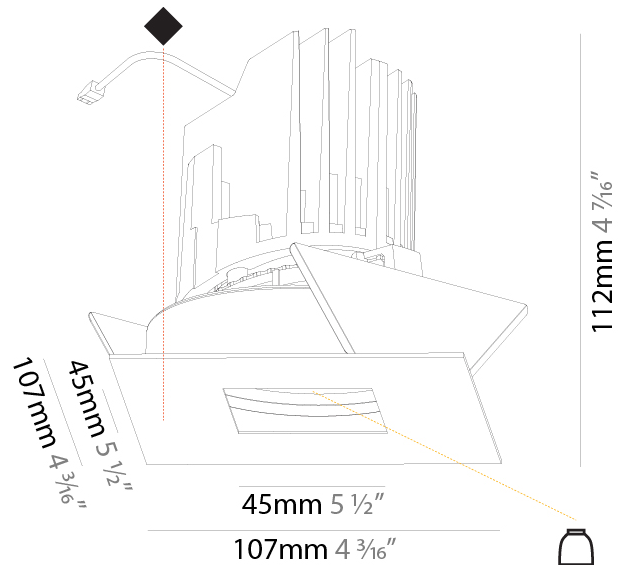

GENERAL

Series: Bioniq
 Subseries: Bioniq Square Pinhole
 Brand: Prolicht
 Division: Architectural
 Mounting Type: Recessed
 Mounting Location: Ceiling
 Subcategory: Downlight

PHYSICAL

Shape: Square
 Length (mm): 107
 Length (in): 4 3/16
 Width (mm): 107
 Width (in): 4 3/16
 Depth (mm): 112
 Depth (in): 4 7/16
 Ceiling Thickness (mm): 10 / 12.5 / 15
 Ceiling Thickness (in): 3/8 or 1/2 or 9/16
 Min. Recessing Depth (mm): 130
 Min. Recessing Depth (in): 5 1/8
 Light Distribution: Adjustable / Downlight
 Weight (kg): 0.479
 Weight (lbs): 1.06
 Fixture Finish: SSR / BKV / CWI / CRY / HAB / UFT / ITA / RUA / FTG / MYG / LOD / PUS / FRO / FUP / KIA / POP / BLS / SPG / MEY / GOH / GUM / CHC / COM / ABZ / JAG / OBR / MOS / ROR
 Fixture Material: Aluminum Die Cast
 Cut-out Measurements: 98mm / 3 7/8"

GENERAL

Series: Bioniq
 Subseries: Bioniq Square Pinhole
 Brand: Prolight
 Division: Architectural
 Mounting Type: Recessed
 Mounting Location: Ceiling
 Subcategory: Downlight

PHYSICAL

Shape: Square
 Length (mm): 107
 Length (in): 4 3/16
 Width (mm): 107
 Width (in): 4 3/16
 Depth (mm): 112
 Depth (in): 4 7/16
 Ceiling Thickness (mm): 10 / 12.5 / 15
 Ceiling Thickness (in): 3/8 or 1/2 or 9/16
 Min. Recessing Depth (mm): 130
 Min. Recessing Depth (in): 5 1/8
 Light Distribution: Adjustable / Downlight
 Weight (kg): 0.479
 Weight (lbs): 1.06
 Fixture Finish: SSR / BKV / CWI / CRY / HAB / UFT / ITA / RUA / FTG / MYG / LOD / PUS / FRO / FUP / KIA / POP / BLS / SPG / MEY / GOH / GUM / CHC / COM / ABZ / JAG / OBR / MOS / ROR
 Fixture Material: Aluminum Die Cast
 Cut-out Measurements: 98mm / 3 7/8"

OPTICAL

Reflector°: 20 / 40 / 60
 Adjustability: Rotational 355°; Tilt 30°

RATINGS AND CERTIFICATIONS

Certified By: Certified for North American Standards
 IP rating: IP20

BIONIQ SQUARE PINHOLE RECESSED

A35377-